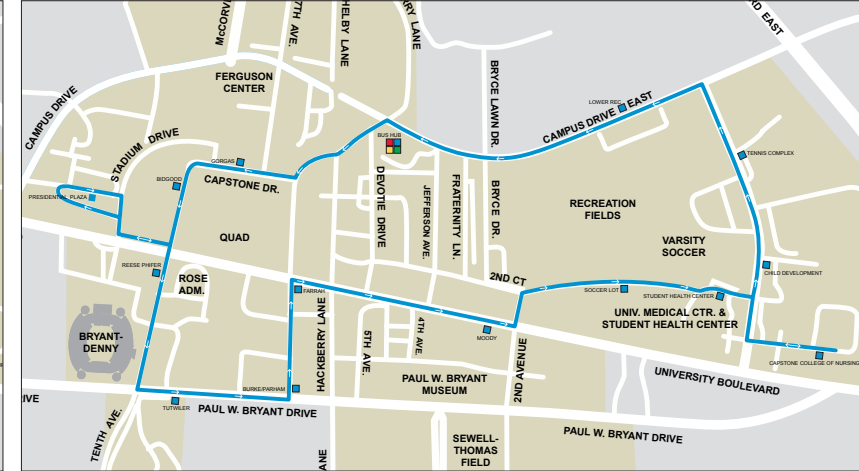

MAIN ROUTE STOPS:

GOLD:

- Transit Hub
- Shelby Hall
- Highlands
- Rose Towers
- Lakeside Residential
- Paty
- Ridgecrest Residential
- Publix
- Presidential Plaza
- Rose Administration
- Lloyd Hall

CRIMSON:

- Transit Hub
- Lower Rec
- Rec Center
- Capstone College of Nursing
- Student Health Center
- Soccer Lot
- Denny Chimes
- Presidential Plaza
- Reese Phifer
- Tutwiler
- Burke Dorm
- Farrah Hall
- Lloyd Hall

Gold Route - 7am-7pm, Monday-Friday

Crimson Route - 7am-7pm, Mon.-Fri.

Express Route - Thursday-Sunday 9pm-3:30am

Green Route - 7am-7pm, Monday-Friday

Blue Route - 7am-7pm, Monday-Friday

Get information, real-time bus locations (on TransLoc), routes and more at:
www.crimsonride.ua.edu
www.ua.transloc.com

North Perimeter - 7pm-10pm, Nights

South Perimeter - 7pm-10pm, Nights