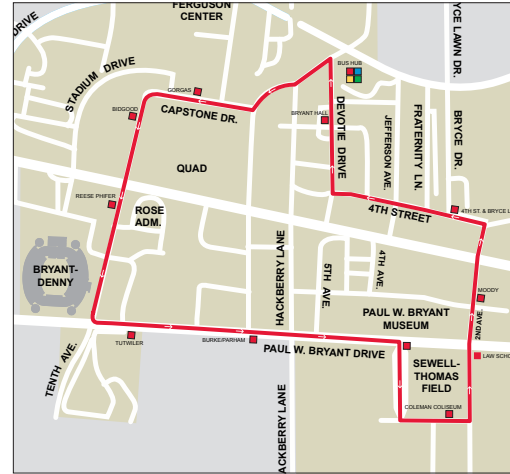

Crimson Route - 7am-7pm, Mon.-Fri.