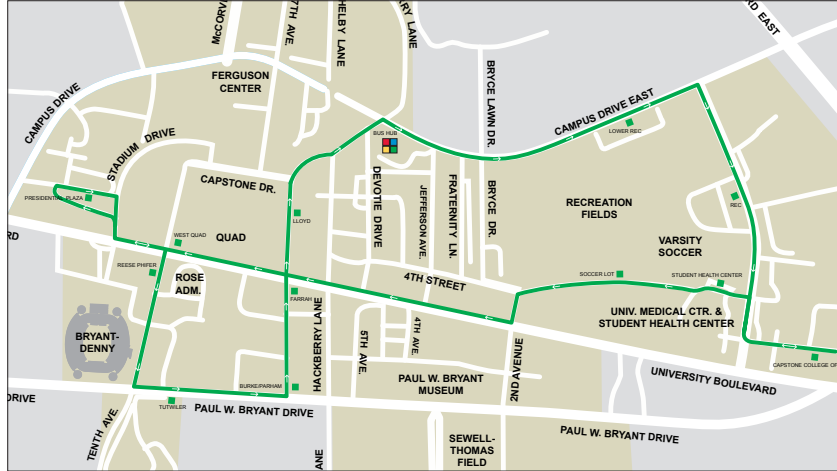

MAIN ROUTE STOPS:

GOLD:

- Transit Hub
- Shelby Hall
- Highlands
- Rose Towers
- Lakeside Residential
- Paty
- Ridgecrest Residential
- Publix
- Presidential Plaza
- Rose Administration
- Lloyd Hall

CRIMSON:

- Transit Hub
- Lower Rec
- Rec Center
- Capstone College of Nursing
- Student Health Center
- Soccer Lot
- Denny Chimes
- Presidential Plaza
- Reese Phifer
- Tutwiler
- Burke Dorm
- Farrah Hall
- Lloyd Hall

Gold Route - 7am-7pm, Monday-Friday

Crimson Route - 7am-7pm, Mon.-Fri.

Express Route - Thursday-Sunday 9pm-3:30am

Green Route - 7am-7pm, Monday-Friday

Blue Route - 7am-7pm, Monday-Friday

Get information, real-time bus locations (on TransLoc), routes and more at:
www.crimsonride.ua.edu
www.ua.transloc.com

North Perimeter - 7pm-10pm, Nights

South Perimeter - 7pm-10pm, Nights