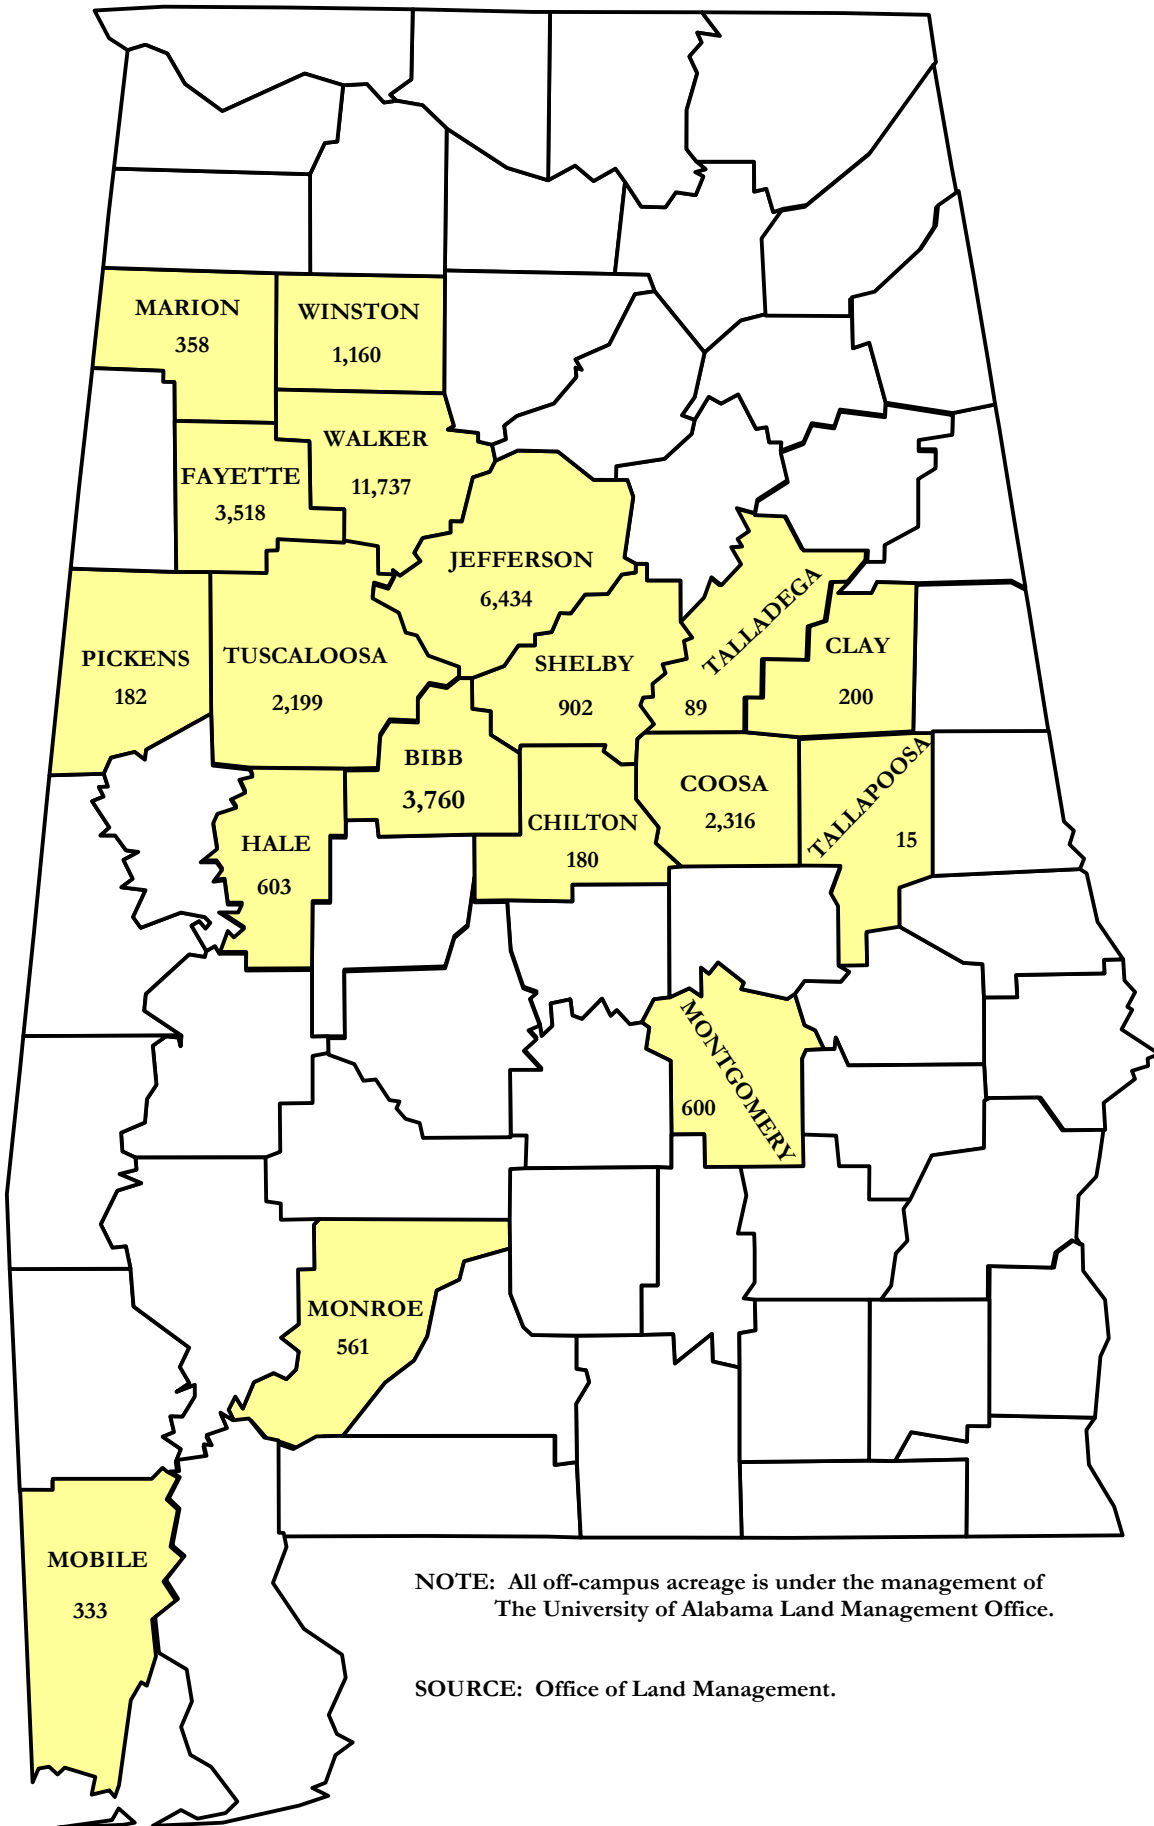

OFF-CAMPUS LAND HOLDINGS IN ACRES

2002 - 2003

NOTE: All off-campus acreage is under the management of The University of Alabama Land Management Office.

SOURCE: Office of Land Management.