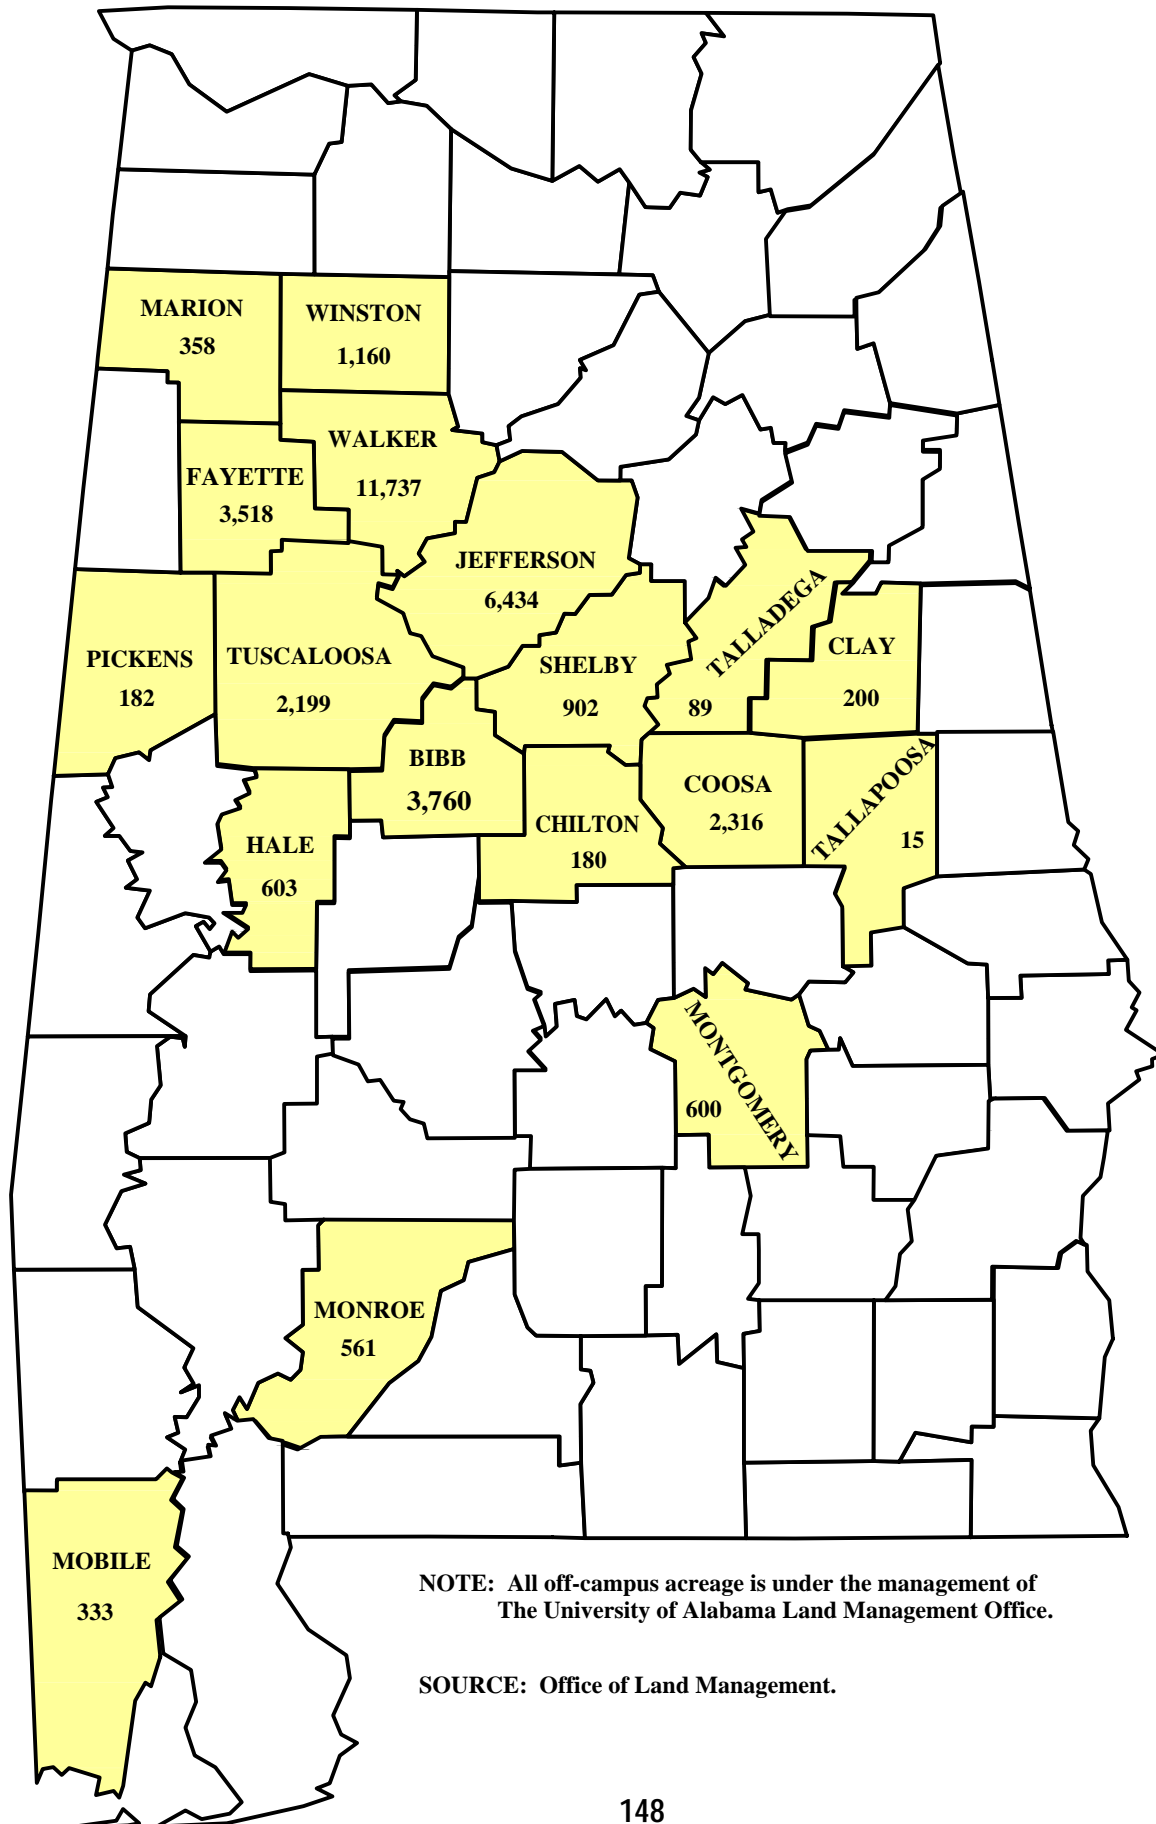

# OFF-CAMPUS LAND HOLDINGS IN ACRES

2004 - 2005

NOTE: All off-campus acreage is under the management of The University of Alabama Land Management Office.

SOURCE: Office of Land Management.