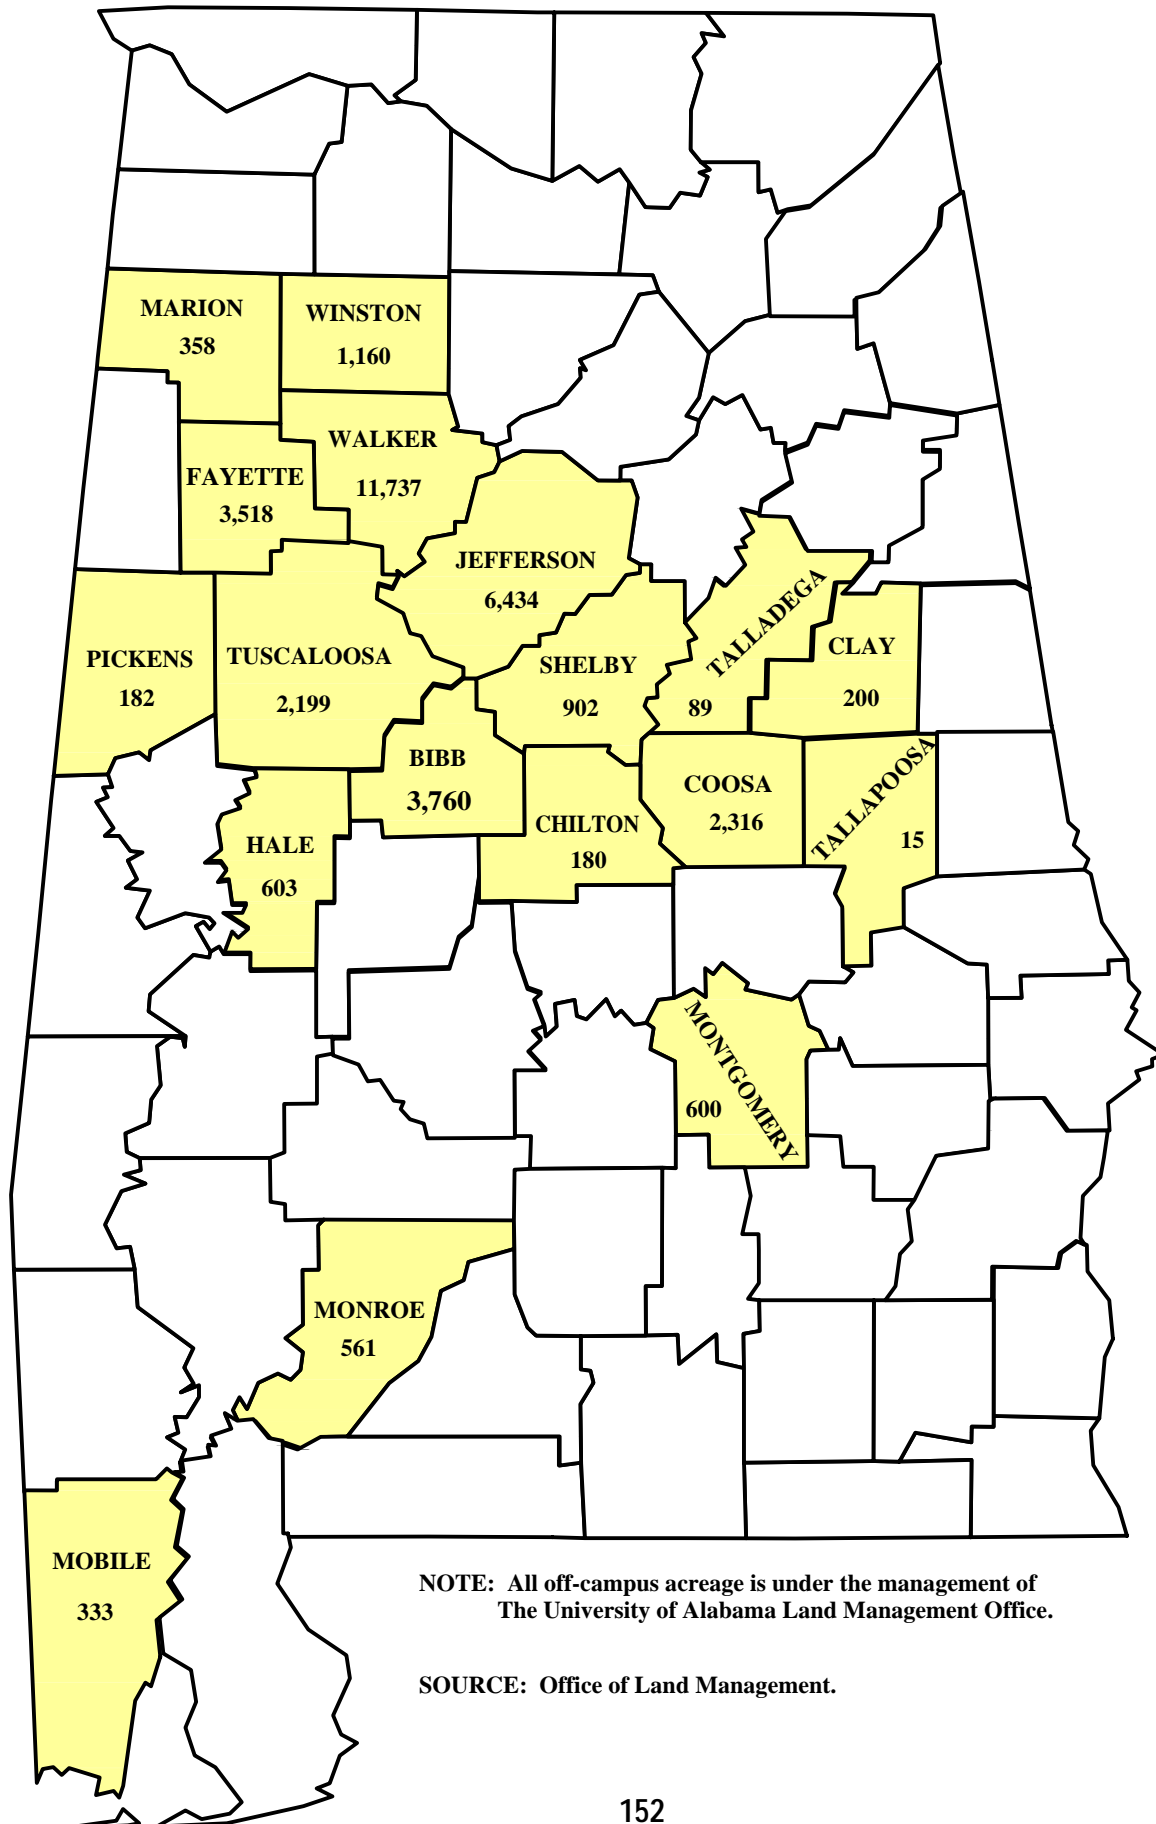

# OFF-CAMPUS LAND HOLDINGS IN ACRES

2005 - 2006

NOTE: All off-campus acreage is under the management of The University of Alabama Land Management Office.

SOURCE: Office of Land Management.